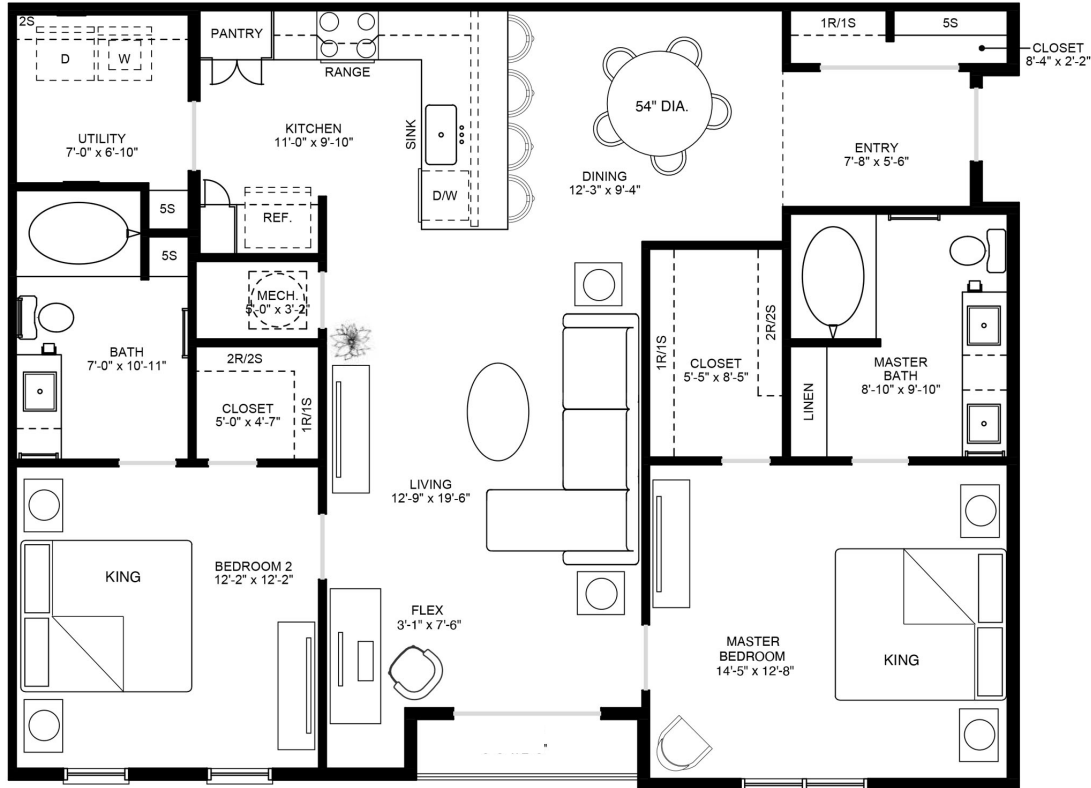

CITY LIMITS

APARTMENTS

2513 NASHVILLE HWY (HWY 31) · COLUMBIA, TN 38401

2 Bedroom / 2 Bath

2nd and 3rd Floor

Bedrooms	2
Bathrooms	2
Sq.Ft.	Living: 1,209

\$ _____

Notes _____