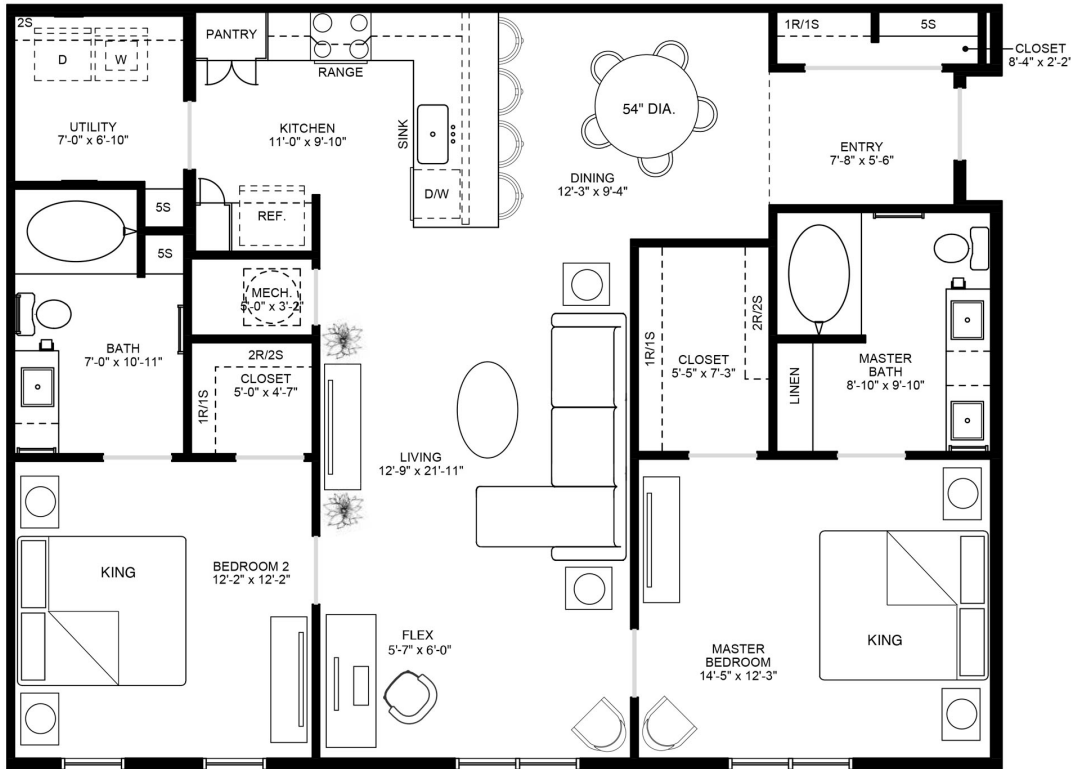

CITY LIMITS

APARTMENTS

2513 NASHVILLE HWY (HWY 31) · COLUMBIA, TN 38401

2 Bedroom / 2 Bath

1st Floor

Bedrooms	2
Bathrooms	2
Sq.Ft.	Living: 1,226

\$ _____

Notes _____