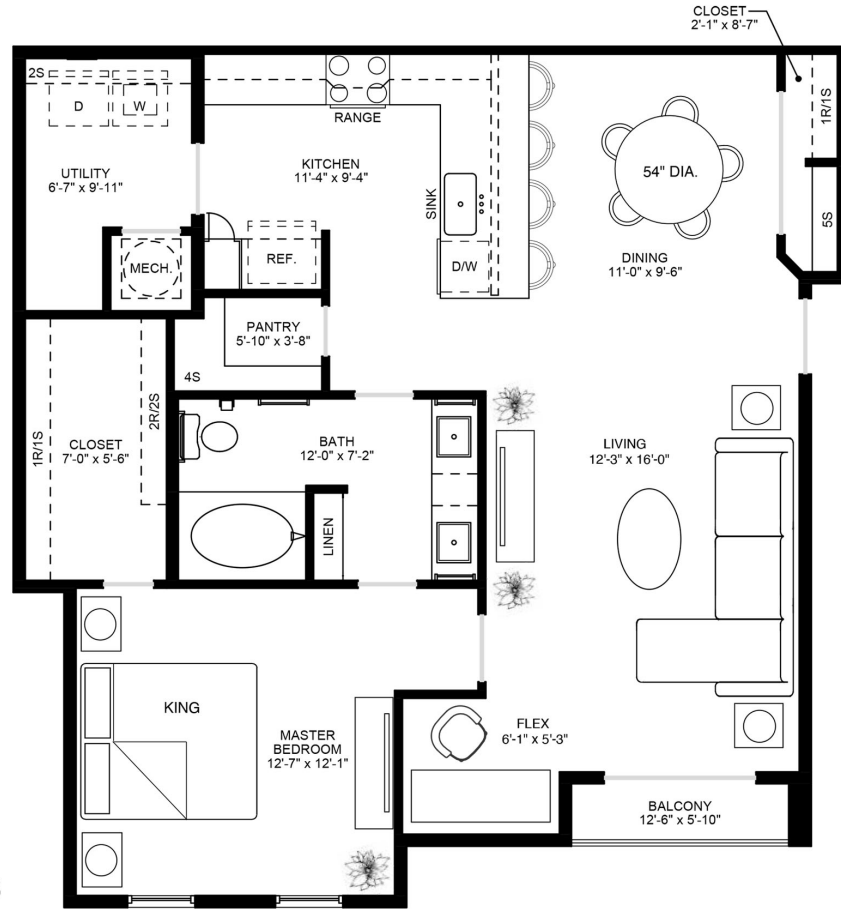

CITY LIMITS

APARTMENTS

2513 NASHVILLE HWY (HWY 31) · COLUMBIA, TN 38401

1 Bedroom / 1 Bath

2nd and 3rd Floor

Bedrooms	1
Bathrooms	1
Sq.Ft.	Living: 943
	\$ _____

Notes _____

Apply Now: