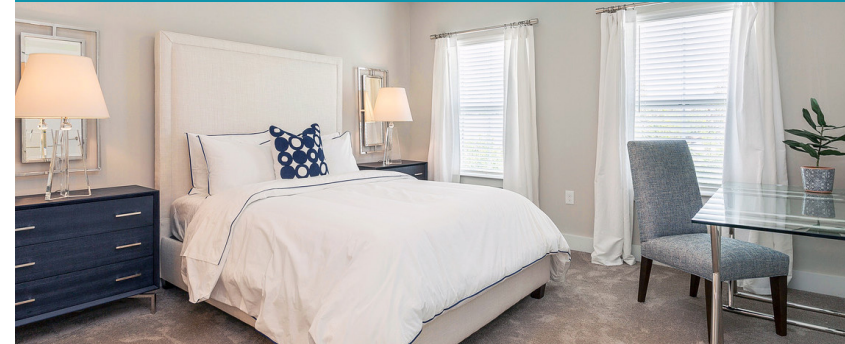

CITY LIMITS

APARTMENTS

2513 NASHVILLE HWY (HWY 31) · COLUMBIA, TN 38401

1 Bedroom / 1 Bath

2nd and 3rd Floor

Bedrooms	1
Bathrooms	1
Sq.Ft.	Living: 943
	\$ _____

Notes _____

Apply Now: